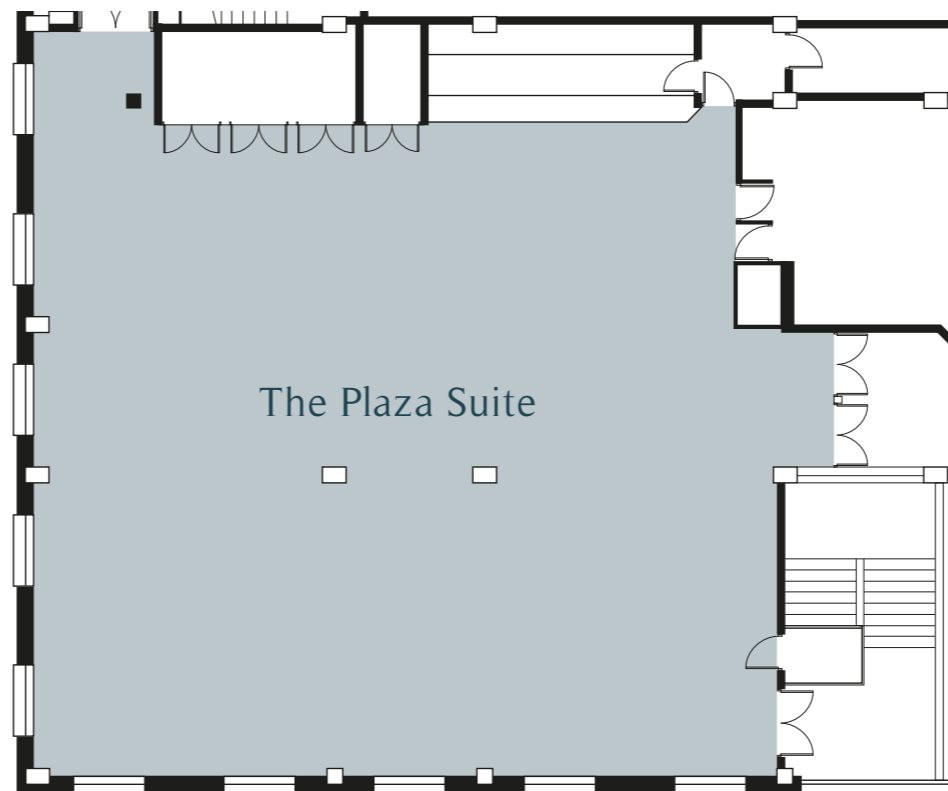

250

MEETING DELEGATES
IN THEATRE STYLE
IN OUR BEAUTIFUL
PLAZA SUITE

3

WELL-EQUIPPED,
LIGHT-FILLED, BOARD
& MEETING ROOMS
OVER 102 SQM

122

MODERN GUESTROOMS
FEATURING TEA/COFFEE
FACILITIES, 24 HR ROOM
SERVICE ETC

HOW TO
GET HERE

CAPACITY & SIZE DETAILS	BOARDROOM	THEATRE	CLASSROOM	U-SHAPE	BANQUET	CEILING height	METRES length/width	AREA metres sq
The Plaza Suite	-	250	120	-	200	2.8	18 x 15	260
The Park Suite	45	120	60	50	80	2.5	15 x 6	90
The Astin Suite	15	20	20	-	-	2.5	6 x 6	36
The Beckett Suite	12	-	-	-	-	2.5	6 x 4	24