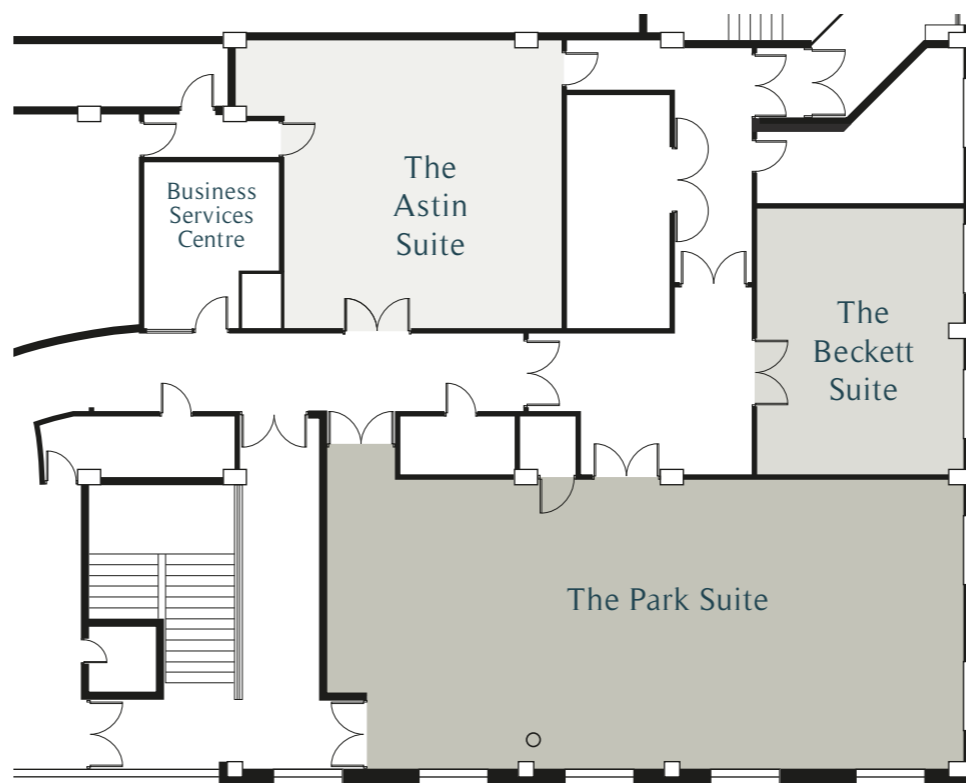

250

MEETING DELEGATES
IN THEATRE STYLE
IN OUR BEAUTIFUL
PLAZA SUITE

3

WELL-EQUIPPED,
LIGHT-FILLED, BOARD
& MEETING ROOMS
OVER 102 SQM

122

MODERN GUESTROOMS
FEATURING TEA/COFFEE
FACILITIES, 24 HR ROOM
SERVICE ETC

BUILT TO BE BETTER

AIR CONDITIONED
ROOMS
NATURALLY &
ARTIFICIALLY LIT ROOMS
FULL WHEELCHAIR
ACCESSIBILITY
ADAPTABLE CONFERENCE
FURNITURE

MEET AND EAT

It is important to keep your creative juices flowing and our chef has designed a range of nutritional and great tasting menus for meetings and conferences. We can customise menus to suit your budgets and needs. From snacks, morning refreshments, buffet lunches or plated dinners, discuss your plans with our team and leave the rest to us. The Plaza Hotel is delighted to introduce The Alder Café Bar with a creative and diverse menu with something to suit everyone. For private dining our Mills Restaurant offers a quiet and elegant setting.

HOW TO
GET HERE

CAPACITY & SIZE DETAILS	BOARDROOM	THEATRE	CLASSROOM	U-SHAPE	BANQUET	CEILING height	METRES length/width	AREA metres sq
The Plaza Suite	-	250	120	-	200	2.8	18 x 15	260
The Park Suite	45	120	60	50	80	2.5	15 x 6	90
The Astin Suite	15	20	20	-	-	2.5	6 x 6	36
The Beckett Suite	12	-	-	-	-	2.5	6 x 4	24